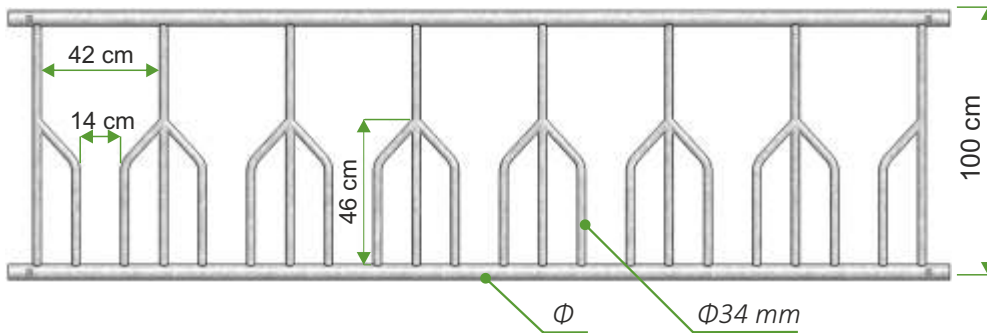

PALISADE FEEDING FENCE

DPP 1-1, DPP 2-1

DPP 1-2, DPP 2-2

DPP 1-3, DPP 2-3

1	W10-04-35	Palisade feeding fence DPP 1 - 1 HDG (Φ 48,3 mm)	m
1-1	W10-04-44	Palisade feeding fence DPP 2 - 1 HDG (Φ 60,3 mm)	m
2	W10-04-38	Palisade feeding fence DPP 1 - 2 HDG (Φ 48,3 mm)	m
2-1	W10-04-47	Palisade feeding fence DPP 2 - 2 HDG (Φ 60,3 mm)	m
3	W10-04-41	Palisade feeding fence DPP 1 - 3 HDG (Φ 48,3 mm)	m
3-1	W10-04-50	Palisade feeding fence DPP 2 - 3 HDG (Φ 60,3 mm)	m
4	W10-05-72	Palisade feeding fence gate DPP HDG	pcs