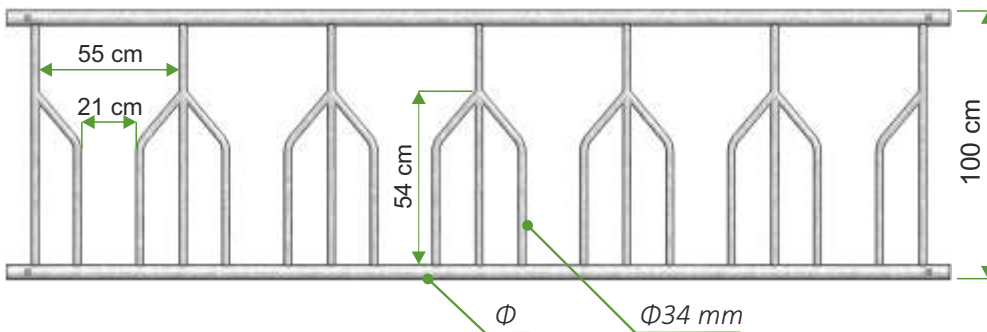

PALISADE FEEDING FENCE

DPP 1-1, DPP 2-1

DPP 1-2, DPP 2-2

DPP 1-3, DPP 2-3

1	W10-04-35	Palisade feeding fence DPP 1 - 1 HDG (Φ 48,3 mm)	m
1-1	W10-04-44	Palisade feeding fence DPP 2 - 1 HDG (Φ 60,3 mm)	m
2	W10-04-38	Palisade feeding fence DPP 1 - 2 HDG (Φ 48,3 mm)	m
2-1	W10-04-47	Palisade feeding fence DPP 2 - 2 HDG (Φ 60,3 mm)	m
3	W10-04-41	Palisade feeding fence DPP 1 - 3 HDG (Φ 48,3 mm)	m
3-1	W10-04-50	Palisade feeding fence DPP 2 - 3 HDG (Φ 60,3 mm)	m
4	W10-05-72	Palisade feeding fence gate DPP HDG	pcs