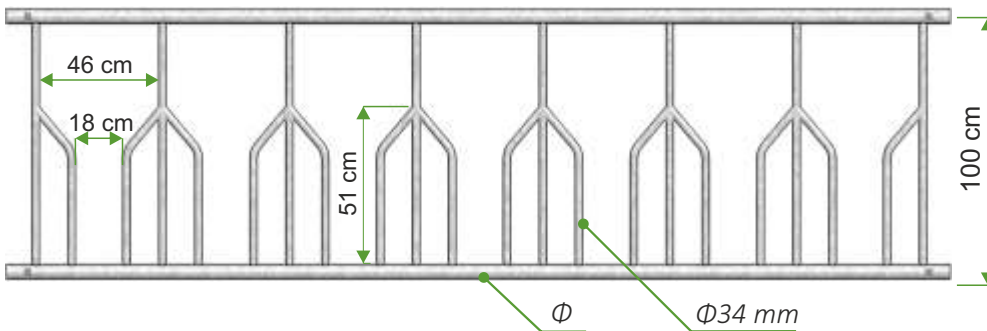

PALISADE FEEDING FENCE

DPP 1-1, DPP 2-1

DPP 1-2, DPP 2-2

DPP 1-3, DPP 2-3

1	W10-04-35	Palisade feeding fence DPP 1 - 1 HDG (Φ 48,3 mm)	m
1-1	W10-04-44	Palisade feeding fence DPP 2 - 1 HDG (Φ 60,3 mm)	m
2	W10-04-38	Palisade feeding fence DPP 1 - 2 HDG (Φ 48,3 mm)	m
2-1	W10-04-47	Palisade feeding fence DPP 2 - 2 HDG (Φ 60,3 mm)	m
3	W10-04-41	Palisade feeding fence DPP 1 - 3 HDG (Φ 48,3 mm)	m
3-1	W10-04-50	Palisade feeding fence DPP 2 - 3 HDG (Φ 60,3 mm)	m
4	W10-05-72	Palisade feeding fence gate DPP HDG	pcs