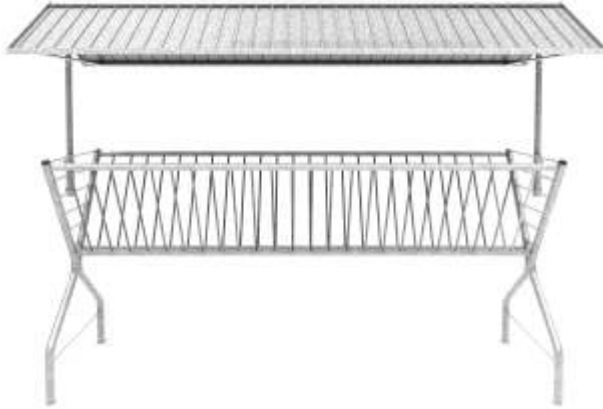

## DOUBLE SIDED HAY FEEDERS PŁW

### PŁW - 2D

- length - 260 cm;
- width - 78 cm;
- overall height 204 cm, feeder height - 120 cm;
- roof made of aluzinc sheet.

### PŁW - 2PD

- length - 260 cm;
- width - 78 cm;
- overall height 204 cm, feeder height - 120 cm;
- roof made of aluzinc sheet, stainless steel drinker.

### PŁW - 2

- length - 260 cm;
- width - 76 cm;
- height - 120 cm.