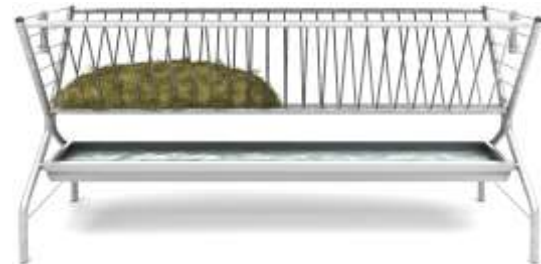

PŁW - 2P

- length - 260 cm;
- width - 76 cm;
- height - 120 cm;
- stainless steel drinker.

1	W10-08-41	Double Sided Hay feeders PŁW - 2D HDG	pcs
2	W10-08-44	Double Sided Hay feeders PŁW - 2PD HDG	pcs
3	W10-08-35	Double Sided Hay feeders PŁW - 2 HDG	pcs
4	W10-08-38	Double Sided Hay feeders PŁW - 2P HDG	pcs

HDG - anti-corrosion protection - hot-dip galvanized.