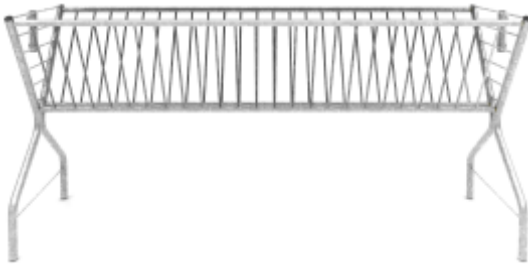

## DOUBLE SIDED HAY FEEDERS PŁW

### PŁW - 2D

- length - 260 cm;
- width - 78 cm;
- overall height 204 cm, feeder height - 120 cm;
- roof made of aluzinc sheet.

### PŁW - 2PD

- length - 260 cm;
- width - 78 cm;
- overall height 204 cm, feeder height - 120 cm;
- roof made of aluzinc sheet, stainless steel drinker.

### PŁW - 2

- length - 260 cm;
- width - 76 cm;
- height - 120 cm.